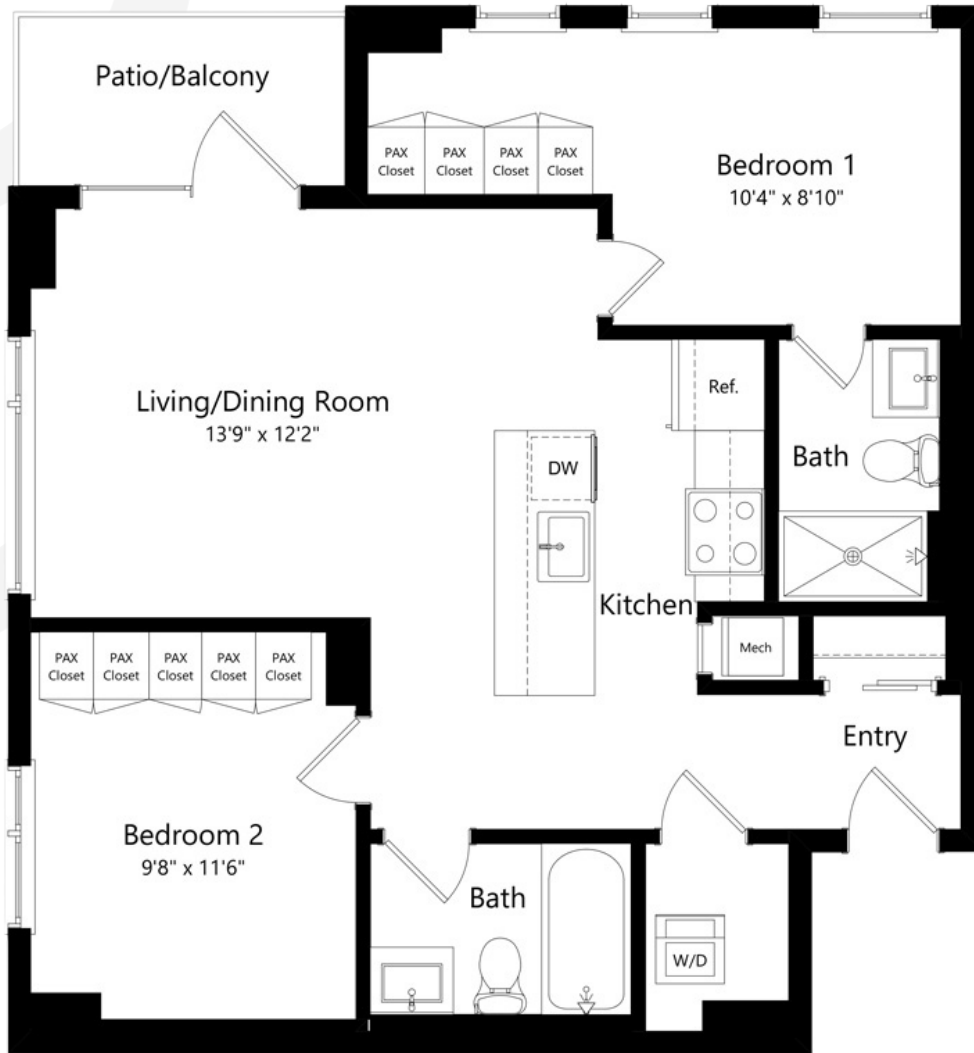

BRIDGE

AT BRIDGELAND

2 BED | 2 BATH | 796 SQFT

All materials, specifications, and floor plans are subject to change without notice. All floor plans are approximate dimensions. Actual usable floor space may vary from the stated floor area. E. & O.E. © JEMM Properties. Reproduction of this plan is strictly prohibited.

RISE