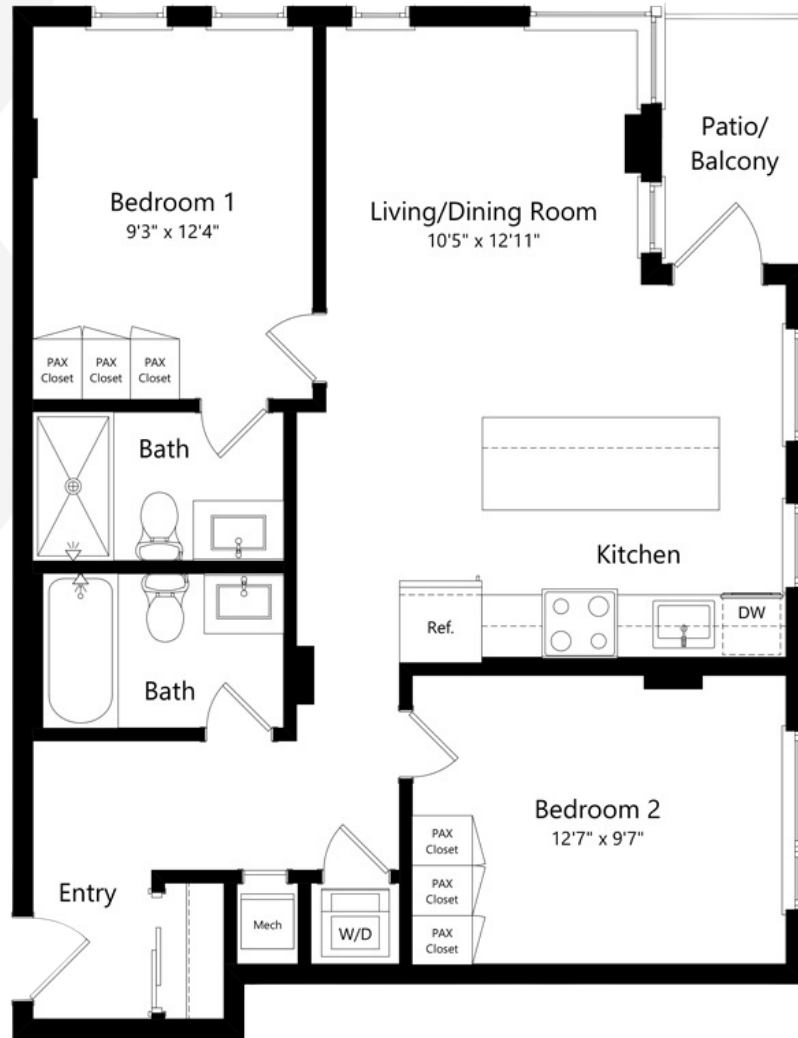

BRIDGE

AT BRIDGELAND

2 BED | 2 BATH | 804 SQFT

All materials, specifications, and floor plans are subject to change without notice. All floor plans are approximate dimensions. Actual usable floor space may vary from the stated floor area. E. & O.E. © JEMM Properties. Reproduction of this plan is strictly prohibited.

LOUISE